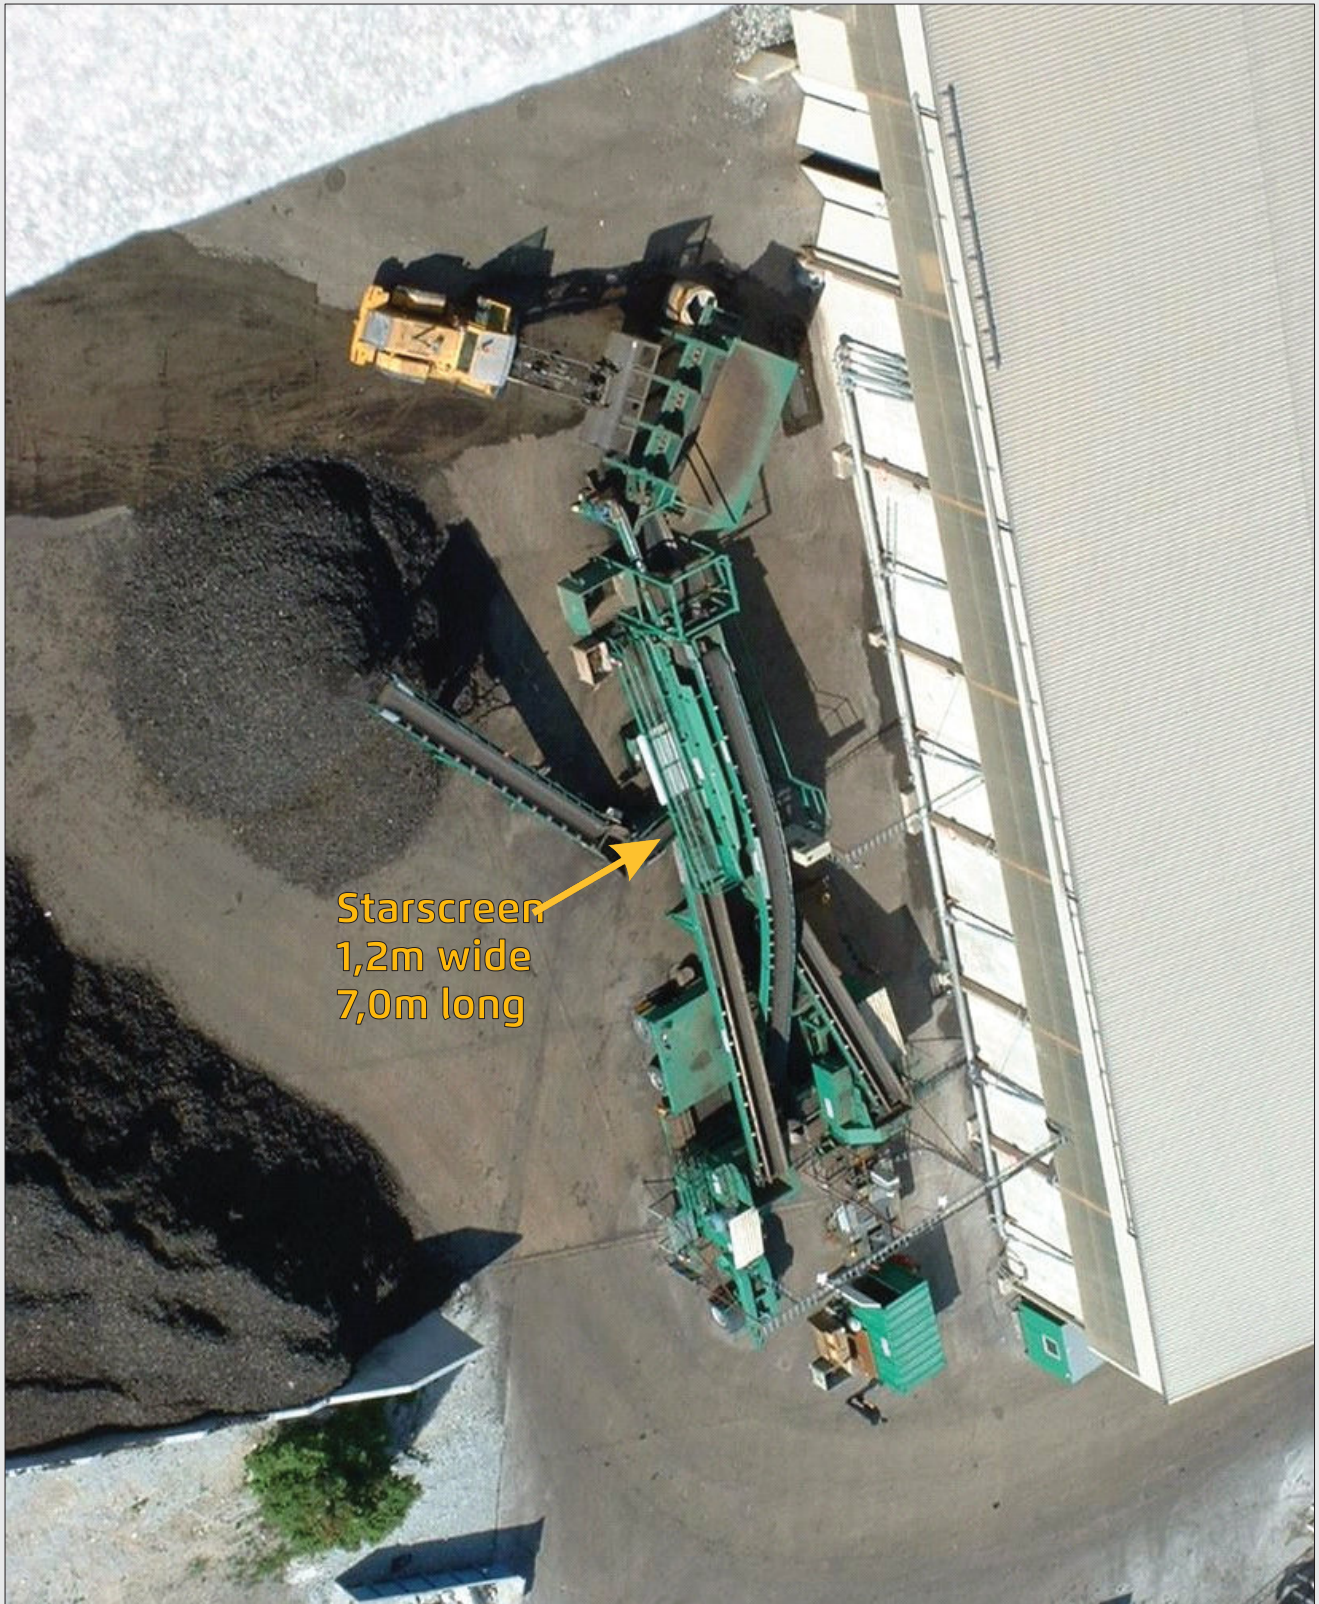

# „Starscreen technology at its finest“

Application: shredded tires

Starscreen  
1,2m wide  
7,0m long